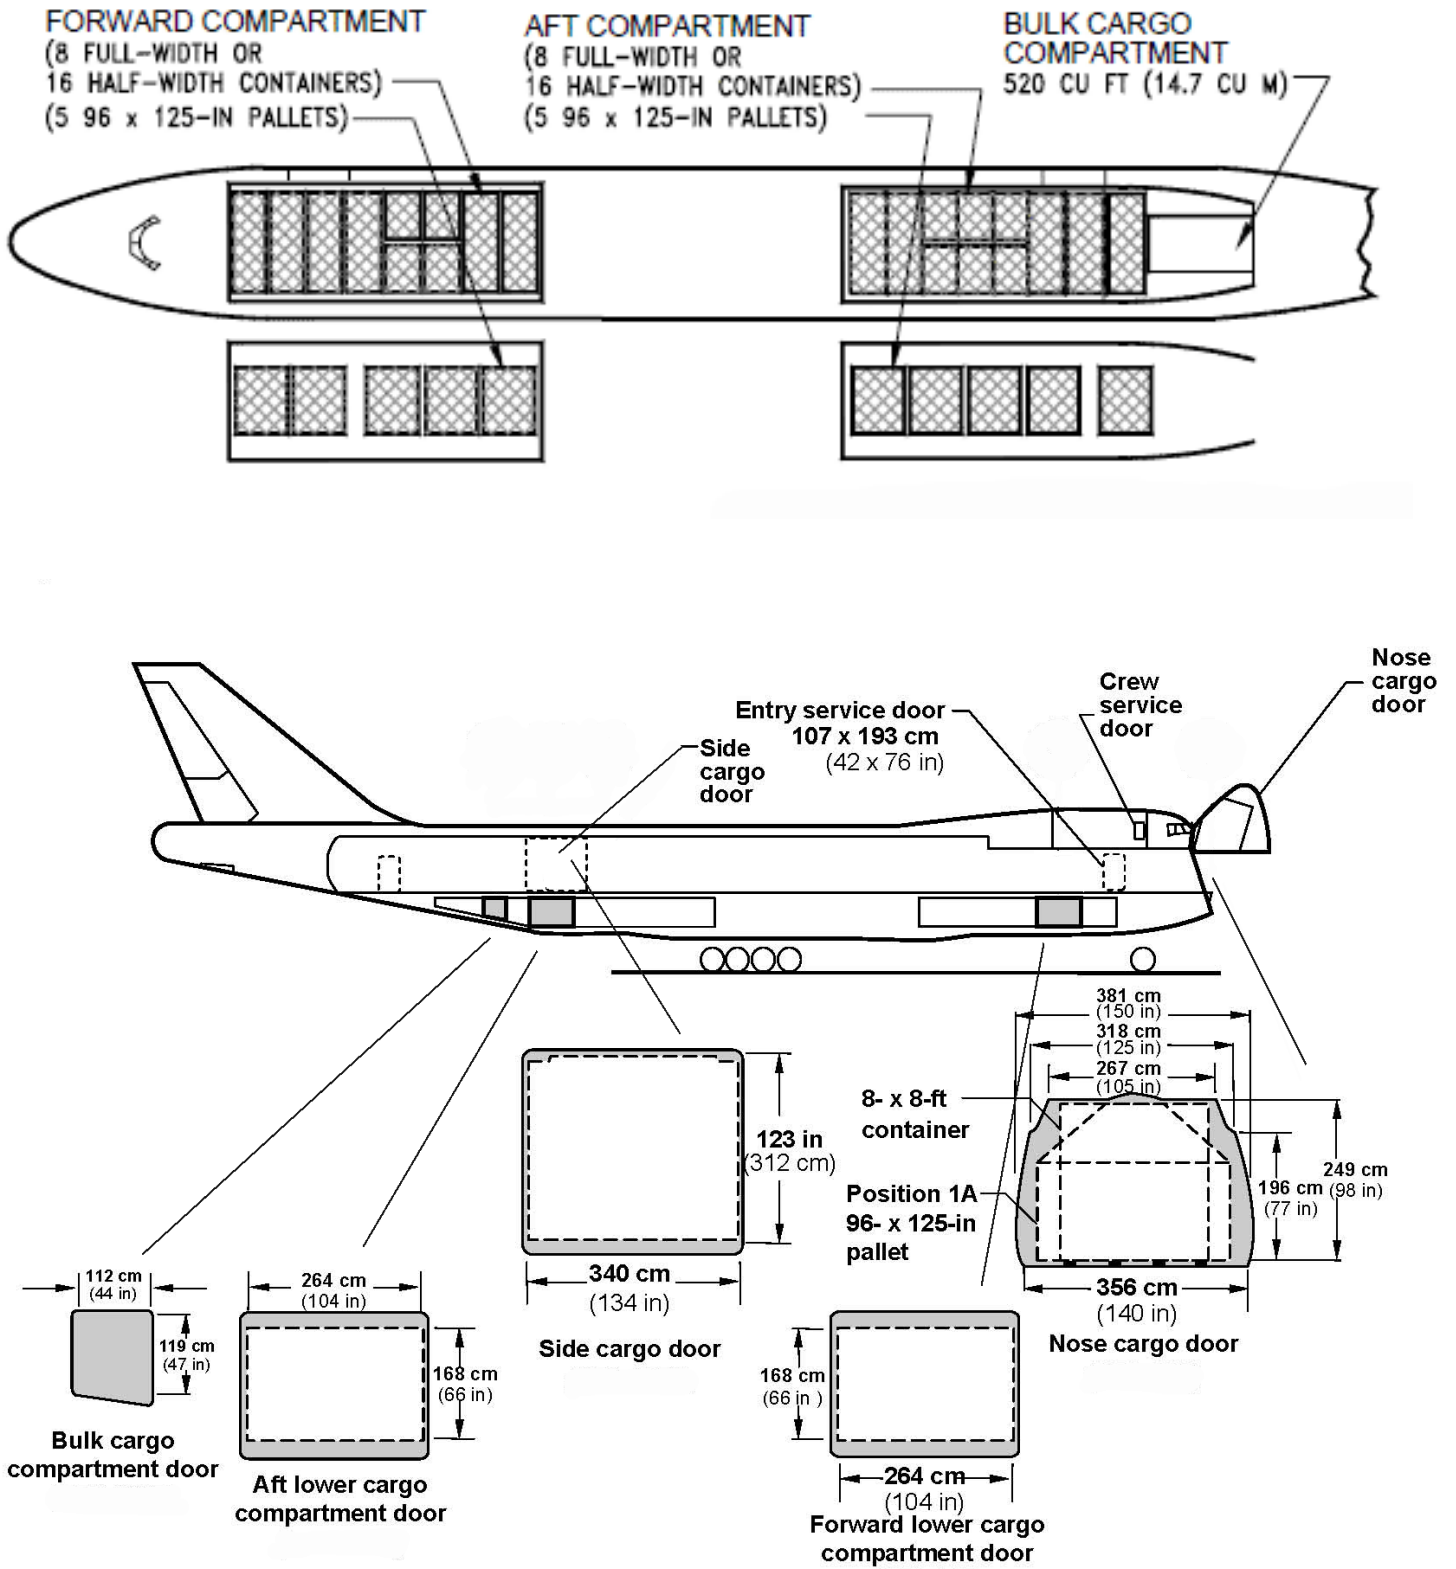

747-400 Freighter Specification

Freighter Specification	Unit/kgs
Year of Manufacturing	1994
Pay Load (Tonnes)	110
Volume (CBM)	600
Main Door Dimension(LXH,cm)	341X305
Nose Door Dimension(LXH,cm)	341X310
Bulk Door Dimension(LXH,cm)	112X120
Crew Attendants	02
Base	Middle East

Main Deck

96- x 125-in x 8-ft contoured pallets (540 + 607 ft³)

96- x 125-in x 8-ft pallets (at 613 ft³)

96- x 125-in x 10-ft contoured pallets (at 745 ft³)

Lower Deck Cargo Compartment

For Any Enquiry for pallets size for Main Deck/Lower Deck Contact
 +919967676727